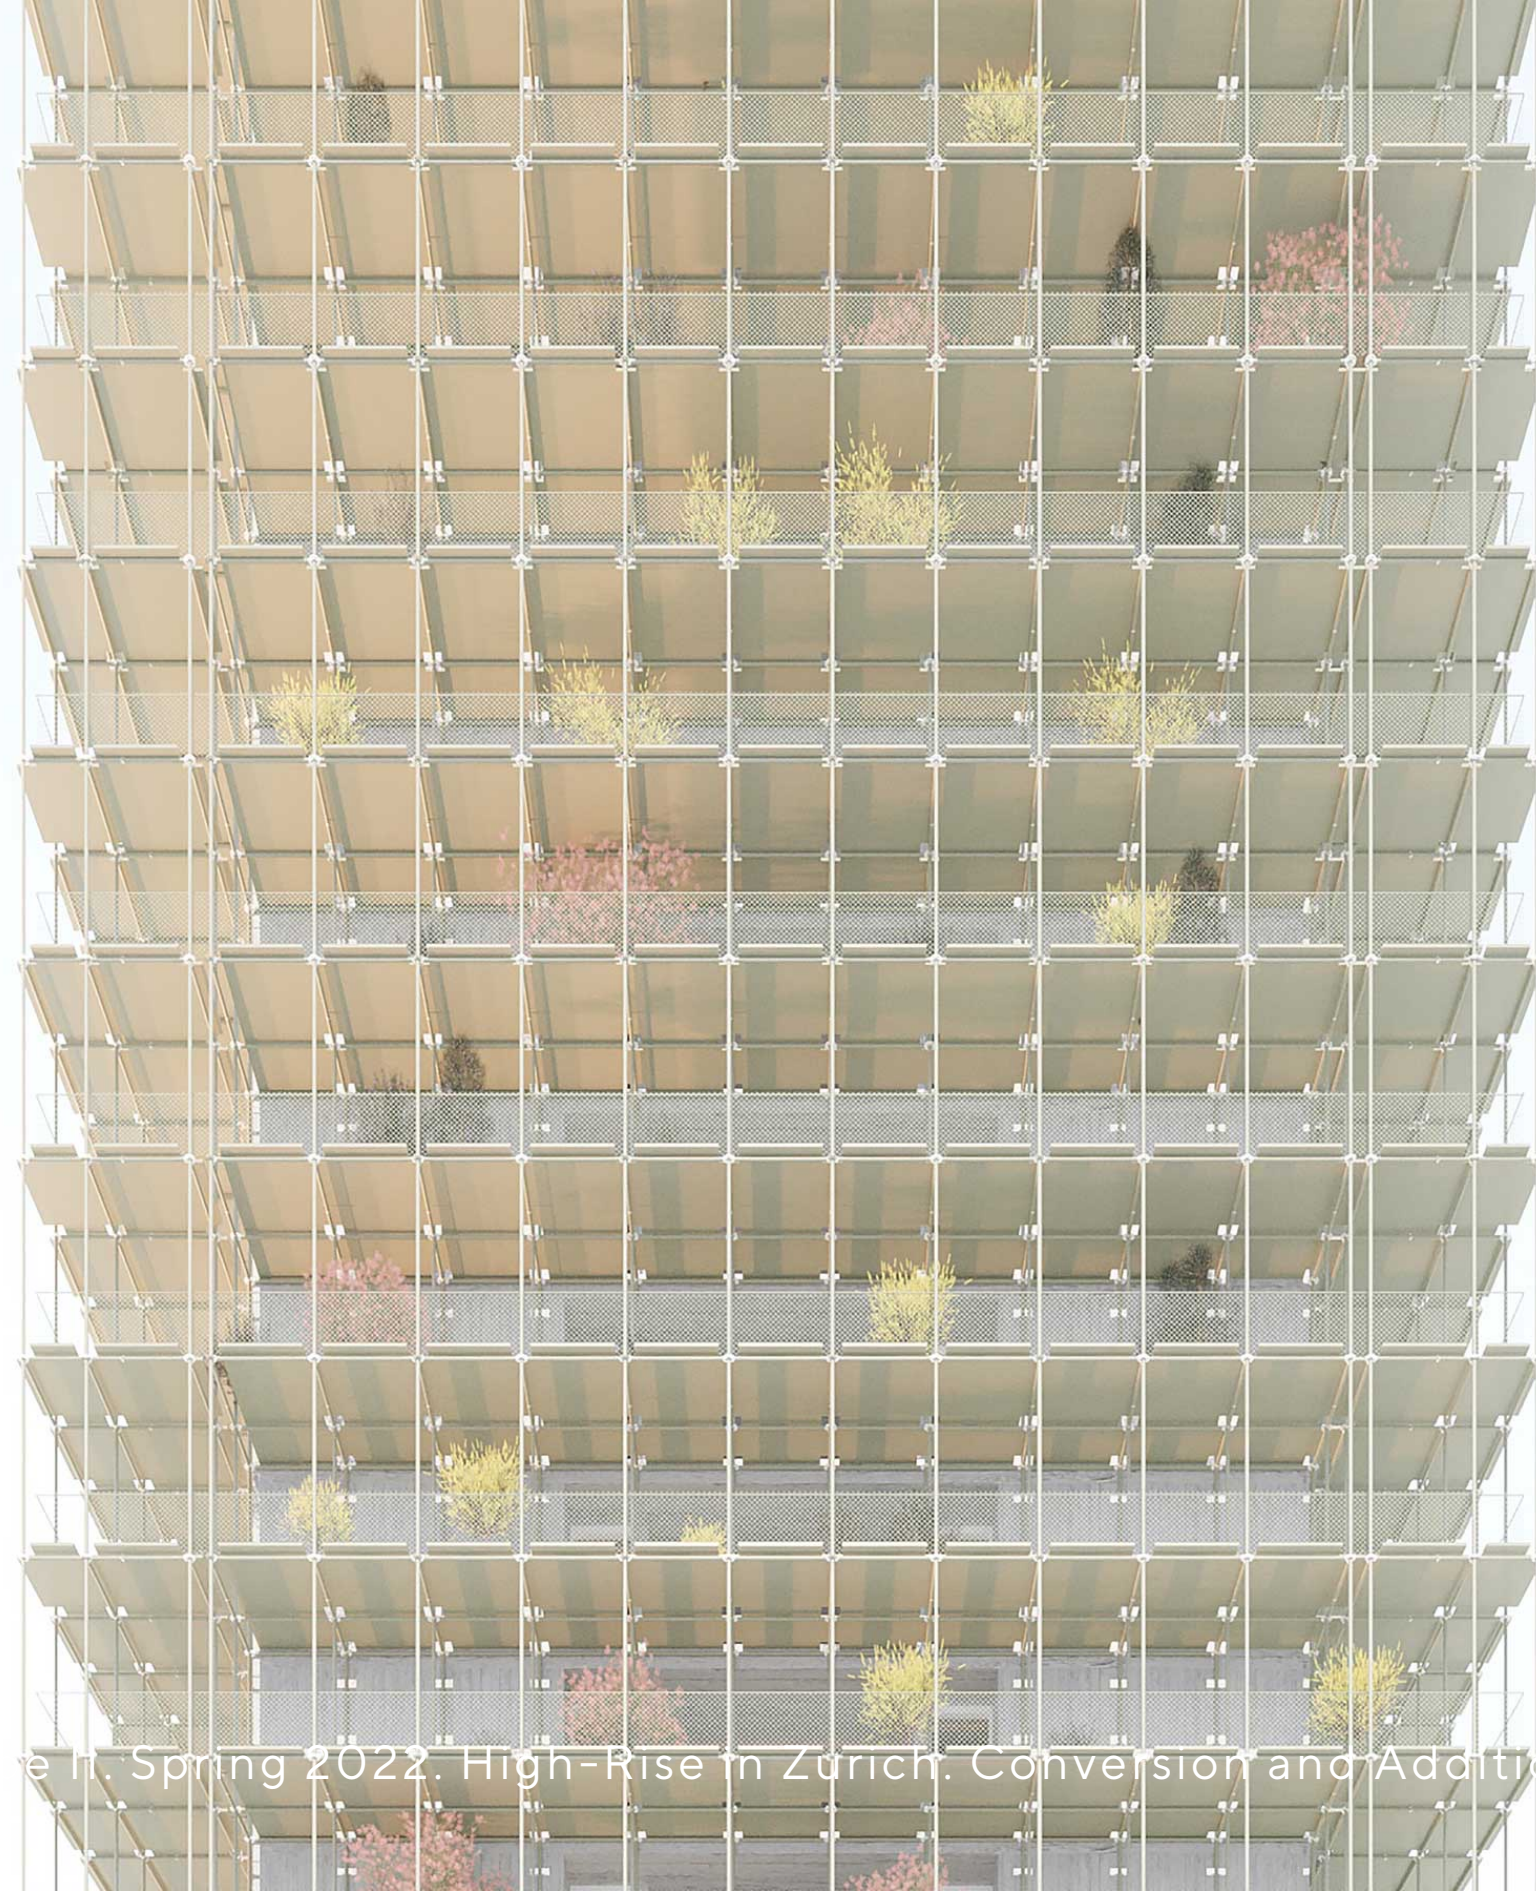

Cabrera, Jessica. Night Wing. Spring 2022. Multifunctional Office Building  
Conversion with Change of Function.

rich.

Cabrera, Jessica. Night Wing. Spring 2022. Multifunctional Office Building with Roof Terrace in Zurich.  
Conversion with Change of Function.

Cabrera, Jessica. Night Wing. Spring 2022. Multifunctional Office Building with Roof Terrace in Zurich. Conversion with Change of Function.

e II. Spring 2022. High-Rise in Zurich. Conversion and Additio